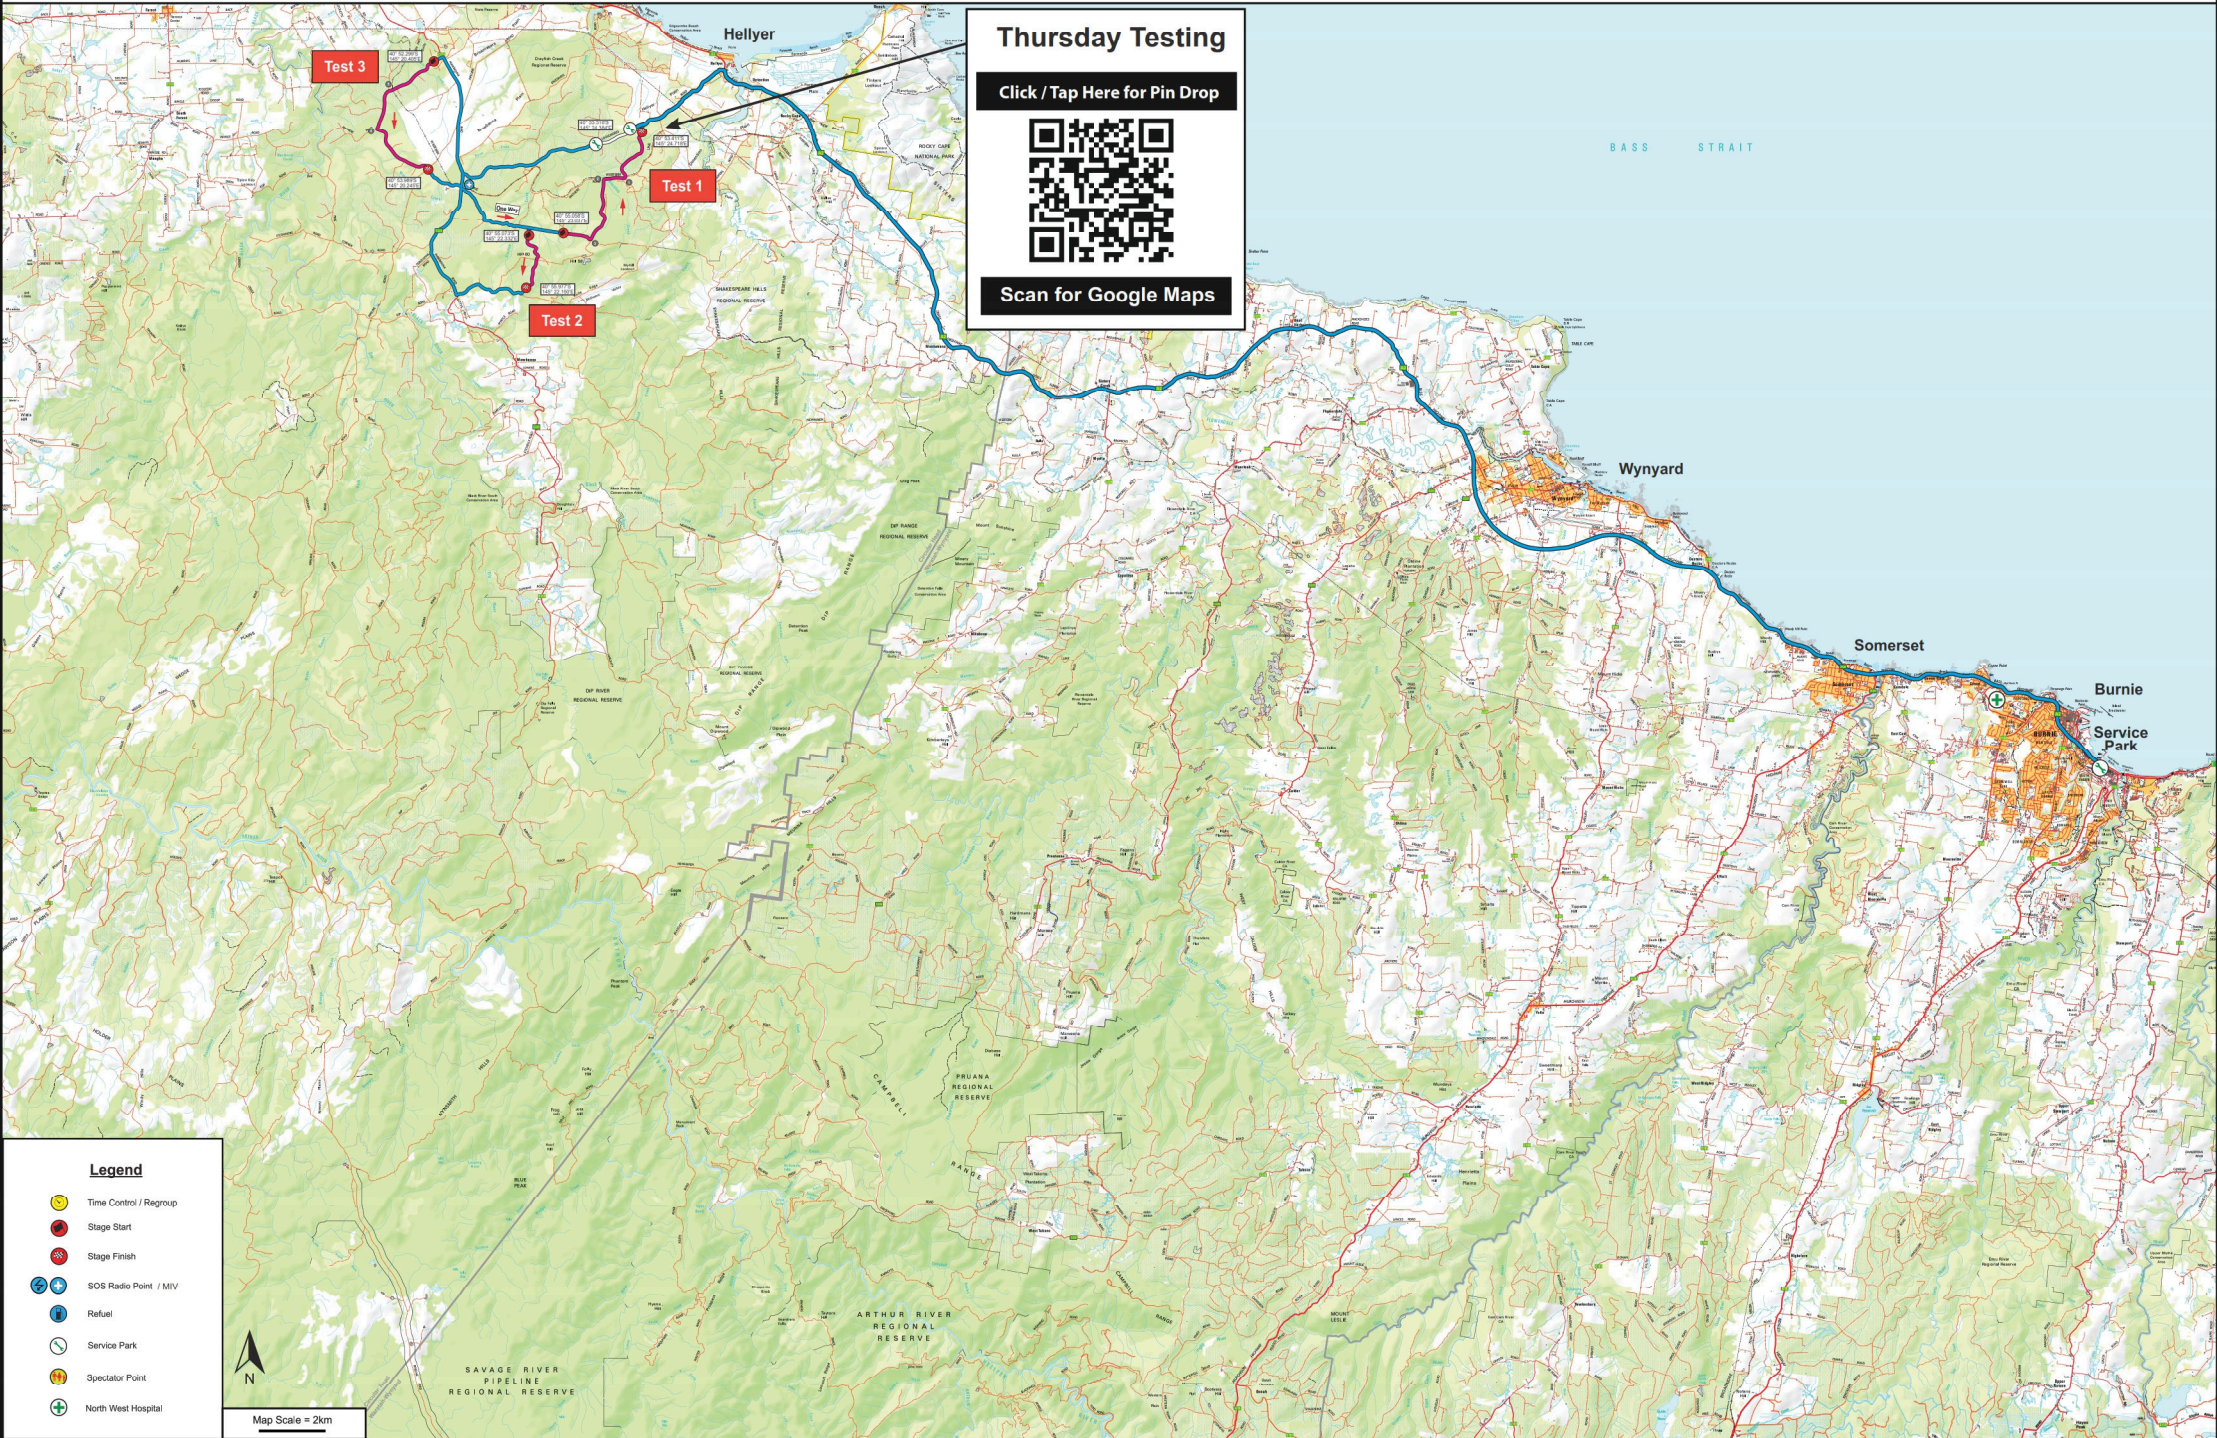

**Thursday Testing**

Click / Tap Here for Pin Drop

Scan for Google Maps

**Legend**

- Time Control / Regroup
- Stage Start
- Stage Finish
- SOS Radio Point / MIV
- Refuel
- Service Park
- Spectator Point
- North West Hospital

Map Scale = 2km